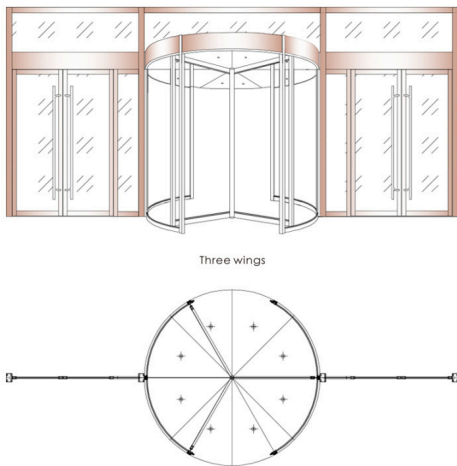

GET IN TOUCH

1300 560 608

sales@talbotautodoors.com.au
www.talbotautodoors.com.au

Unit 8, 63 Norman St
Peakhurst NSW, 2210

Technical Specifications

Power Voltage	AC 240v 50-60Hz
Motor	200 - 350W
Max door Diameter	3600mm
Max door height	3300
Canopy Height	300mm
Door leaf Glass	8mm toughened glass
Curved Glass	10.38 toughened laminate
Noise	55Db or less
Working Temperature	-20C to +50c

TECHNICAL DRAWINGS

Unit of length:mm

∅	2000	2200	2400	2600	2800	3000	3200	3400	3600
A	2200-2600								
B	2500-2900								
C	900	1000	1100	1200	1300	1400	1500	1600	1700
D	2000	2200	2400	2600	2800	3000	3200	3400	3600
E	2110	2310	2510	2710	2910	3110	3310	3510	3710