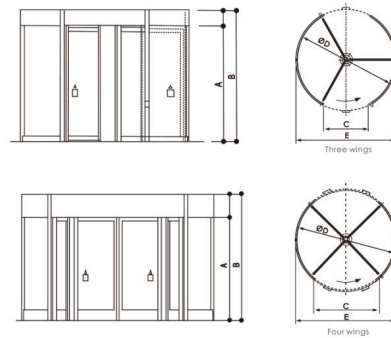

GET IN TOUCH

1300 560 608

sales@talbotautodoors.com.au
www.talbotautodoors.com.au

Unit 8, 63 Norman St
Peakhurst NSW, 2210

Technical Specifications

Power Voltage	AC 240v 50-60Hz
Motor	200 - 350W
Max door Diameter	3600mm
Max door height	3300
Canopy Height	300mm
Door leaf Glass	8mm toughened glass
Curved Glass	10.38 toughened laminate
Noise	55Db or less
Working Temperature	-20C to +50c

TECHNICAL DRAWINGS

Unit of length:mm

∅	2000	2200	2400	2600	2800	3000	3200	3400	3600
A	2200-2600								
B	2500-2900								
C	900	1000	1100	1200	1300	1400	1500	1600	1700
D	2000	2200	2400	2600	2800	3000	3200	3400	3600
E	2110	2310	2510	2710	2910	3110	3310	3510	3710